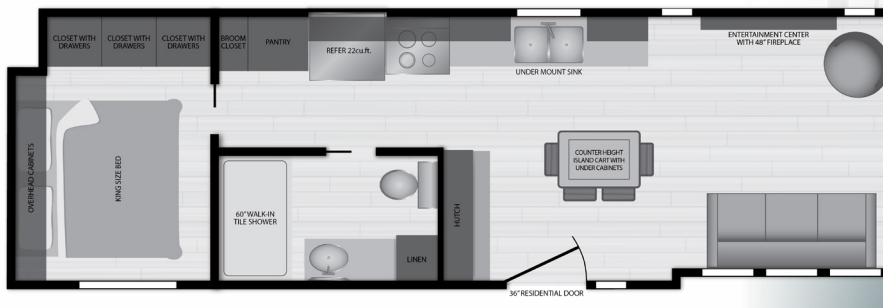

Kropp
ELDORADO

ELDORADO 9001 — 12' x 35'

ELDORADO 9010 — 12' x 35'

ELDORADO 9033 — 12' x 34'

ELDORADO 9020 — 11.5' x 36'

ELDORADO 9043 — 12' x 35'

ELDORADO 9051 — 11.5' x 35'

Kropf

ELDORADO

STANDARD FEATURES:

- ▶ Solid Surface Countertops
- ▶ 60" Walk-in Tile Shower
- ▶ Premium Siding Package
- ▶ Standing Seam Metal Roof
- ▶ Residential Front Door
- ▶ Soft-Close Cabinetry Hardware
- ▶ Full Height Stone/Tile Backsplash
- ▶ 48" Fireplace
- ▶ Residential 22cu.ft. Refrigerator
- ▶ Optional Washer/Dryer Hookup
- ▶ Leather Upholstery
- ▶ Under Mount Sinks
- ▶ Wood Blinds
- ▶ Shiplap Feature Walls
- ▶ Viewrail Loft Railing
- ▶ 65" TV with Surround Sound
- ▶ King Size Bed with Bedspread
- ▶ Smart Thermostat