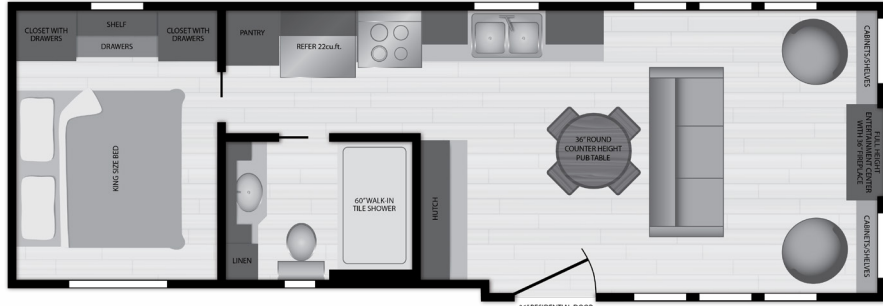

LUXURY CAMPING DEFINED

Let Kropp welcome you to top-of-the-line, luxury camping with the rebirth of our Eldorado Park Model Series. The Eldorado's list of standard features, floorplans, and customization possibilities exceeds all others.

Kropp
ELDORADO

ELDORADO 9001 — 12' x 35'

ELDORADO 9010 — 12' x 35'

ELDORADO 9033 — 12' x 34'

ELDORADO 9020 — 11.5' x 36'

ELDORADO 9043 — 12' x 35'

ELDORADO 9051 — 11.5' x 35'

Kropf

ELDORADO

STANDARD FEATURES:

- ▶ Solid Surface Countertops
- ▶ 60" Walk-in Tile Shower
- ▶ Premium Siding Package
- ▶ Standing Seam Metal Roof
- ▶ Residential Front Door
- ▶ Soft-Close Cabinetry Hardware
- ▶ Full Height Stone/Tile Backsplash
- ▶ 48" Fireplace
- ▶ Residential 22cu.ft. Refrigerator
- ▶ Optional Washer/Dryer Hookup
- ▶ Leather Upholstery
- ▶ Under Mount Sinks
- ▶ Wood Blinds
- ▶ Shiplap Feature Walls
- ▶ Viewrail Loft Railing
- ▶ 65" TV with Surround Sound
- ▶ King Size Bed with Bedspread
- ▶ Smart Thermostat