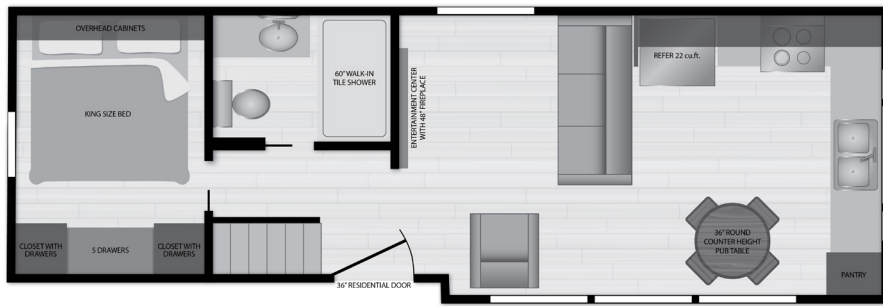

LUXURY CAMPING DEFINED

Let Kropp welcome you to top-of-the-line, luxury camping with the rebirth of our Eldorado Park Model Series. The Eldorado's list of standard features, floorplans, and customization possibilities exceeds all others.

Kropp
ELDORADO

ELDORADO 9001 — 12' x 35'

ELDORADO 9010 — 12' x 35'

ELDORADO 9033 — 12' x 34'

ELDORADO 9020 — 11.5' x 36'

ELDORADO 9043 — 12' x 35'

ELDORADO 9051 — 11.5' x 35'

Kropf

ELDORADO

STANDARD FEATURES:

- ▶ Solid Surface Countertops
- ▶ 60" Walk-in Tile Shower
- ▶ Premium Siding Package
- ▶ Standing Seam Metal Roof
- ▶ Residential Front Door
- ▶ Soft-Close Cabinetry Hardware
- ▶ Full Height Stone/Tile Backsplash
- ▶ 48" Fireplace
- ▶ Residential 22cu.ft. Refrigerator
- ▶ Optional Washer/Dryer Hookup
- ▶ Leather Upholstery
- ▶ Under Mount Sinks
- ▶ Wood Blinds
- ▶ Shiplap Feature Walls
- ▶ Viewrail Loft Railing
- ▶ 65" TV with Surround Sound
- ▶ King Size Bed with Bedspread
- ▶ Smart Thermostat