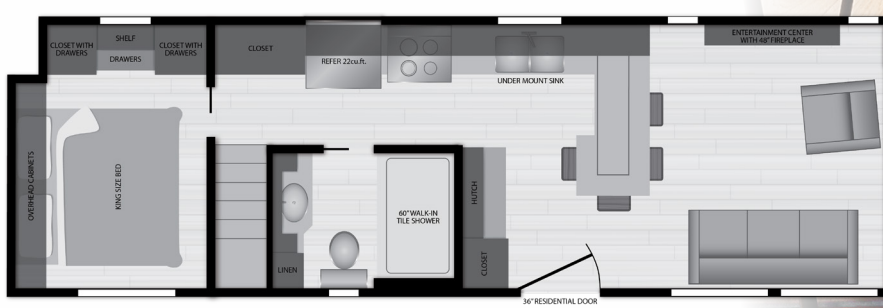

Kropp
ELDORADO

ELDORADO 9001 — 12' x 35'

ELDORADO 9010 — 12' x 35'

ELDORADO 9033 — 12' x 34'

ELDORADO 9020 — 11.5' x 36'

ELDORADO 9043 — 12' x 35'

ELDORADO 9051 — 11.5' x 35'

Kropf

ELDORADO

STANDARD FEATURES:

- ▶ Solid Surface Countertops
- ▶ 60" Walk-in Tile Shower
- ▶ Premium Siding Package
- ▶ Standing Seam Metal Roof
- ▶ Residential Front Door
- ▶ Soft-Close Cabinetry Hardware
- ▶ Full Height Stone/Tile Backsplash
- ▶ 48" Fireplace
- ▶ Residential 22cu.ft. Refrigerator
- ▶ Optional Washer/Dryer Hookup
- ▶ Leather Upholstery
- ▶ Under Mount Sinks
- ▶ Wood Blinds
- ▶ Shiplap Feature Walls
- ▶ Viewrail Loft Railing
- ▶ 65" TV with Surround Sound
- ▶ King Size Bed with Bedspread
- ▶ Smart Thermostat